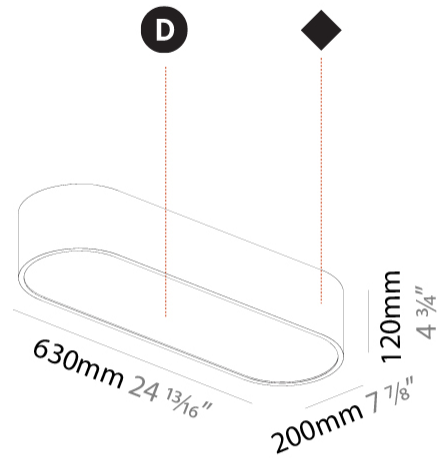

GENERAL

Series: Smoothy
Subseries: Smoothline
Brand: Prolicht
Division: Architectural
Mounting Type: Surface
Mounting Location: Ceiling
Subcategory: Ambient

PHYSICAL

Shape: Oval
Length (mm): 630
Length (in): 24 ¹³/₁₆
Width (mm): 200
Width (in): 7 ⁷/₈
Height (mm): 120
Height (in): 4 ³/₄
Light Distribution: Direct
Weight (kg): 3.403
Weight (lbs): 7.49
Diffuser: PMMA - Opal or Micro-Prism
Fixture Finish: SSR / BKV / CWI / CRY / HAB / UFT / ITA / RUA / FTG / MYG / LOD / PUS / FRO / FUP / KIA / POP / BLS / SPG / MEY / GOH / GUM / CHC / COM / ABZ / JAG / OBR / MOS / ROR
Fixture Material: Extruded Aluminum / Steel

ELECTRICAL

Lamp Type: LED (Zhaga Standard)
Input Wattage (W): 21
Total Output Wattage (W): 18
Dimming: Tri-Mode (Non-Dimming and Phase Dimming (120Vac only) and 0-10V Dimming)
Driver Included: Yes
Driver Location: Integrated
Driver Type: Constant Current - Universal
Driver Class: Class 2
Input Voltage (V): 120 - 277
Constant Current (MA): 500

LED

Color Temperature (°K): 3000 / 3500 / 4000
Max. Delivered Lumen (lm): 1460 / 1568 / 1600
CRI: >80 CRI
Lamp Life (hrs): 50000

OPTICAL

RATINGS AND CERTIFICATIONS

Certified By: Certified for North American Standards
IP rating: IP20

PROJECT
TYPE
SPECIFIER
QUANTITY
DATE