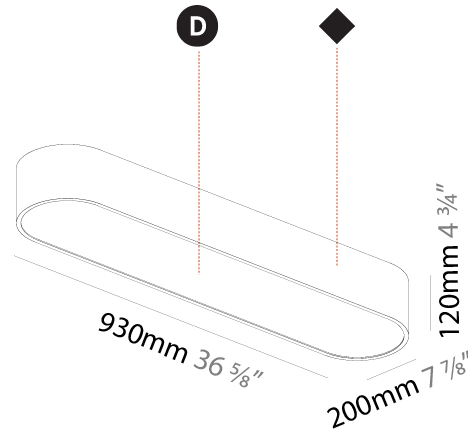

1. To build a product code in our configurator select the specify button on the base model # product page
2. To build a manual product code on this datasheet choose from the options listed below in blue font and add the suffix to the base model #

GENERAL

Series: Smoothy
Subseries: Smoothline
Brand: Prolicht
Division: Architectural
Mounting Type: Surface
Mounting Location: Ceiling
Subcategory: Ambient

PHYSICAL

Shape: Oval
Length (mm): 930
Length (in): 36 5/8
Width (mm): 200
Width (in): 7 7/8
Height (mm): 120
Height (in): 4 3/4
Light Distribution: Direct
Weight (kg): 5.108
Weight (lbs): 11.24
Diffuser: PMMA - Opal or Micro-Prism
Fixture Finish: SSR / BKV / CWI / CRY / HAB / UFT / ITA / RUA / FTG / MYG / LOD / PUS / FRO / FUP / KIA / POP / BLS / SPG / MEY / GOH / GUM / CHC / COM / ABZ / JAG / OBR / MOS / ROR
Fixture Material: Extruded Aluminum / Steel

ELECTRICAL

Lamp Type: LED (Zhaga Standard)
Input Wattage (W): 31.5
Total Output Wattage (W): 27
Dimming: Tri-Mode (Non-Dimming and Phase Dimming (120Vac only) and 0-10V Dimming)
Driver Included: Yes
Driver Location: Integrated
Driver Type: Constant Current - Universal
Driver Class: Class 2
Input Voltage (V): 120 - 277
Constant Current (MA): 500

LED

Color Temperature (°K): 3000 / 3500 / 4000
Max. Delivered Lumen (lm): 2190 / 2362 / 2410
CRI: >80 CRI
Lamp Life (hrs): 50000

OPTICAL

RATINGS AND CERTIFICATIONS

Certified By: Certified for North American Standards
IP rating: IP20