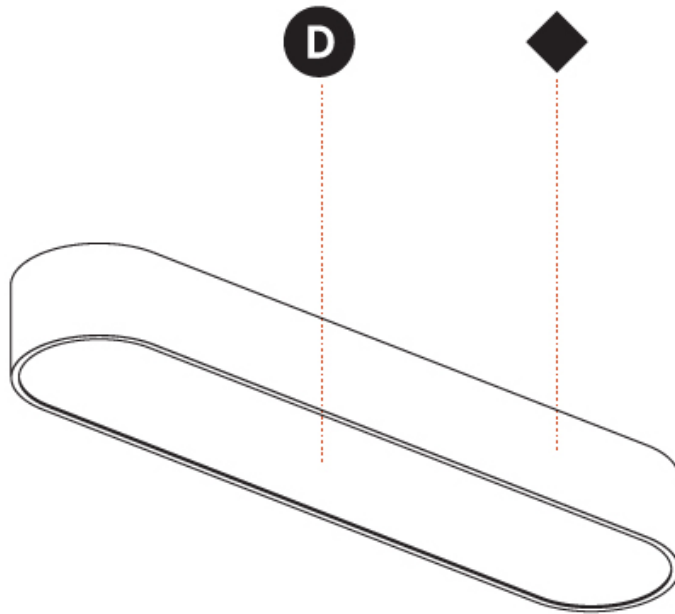

A32968-

PROJECT _____

TYPE _____

SPECIFIER _____

QUANTITY _____

DATE _____

A