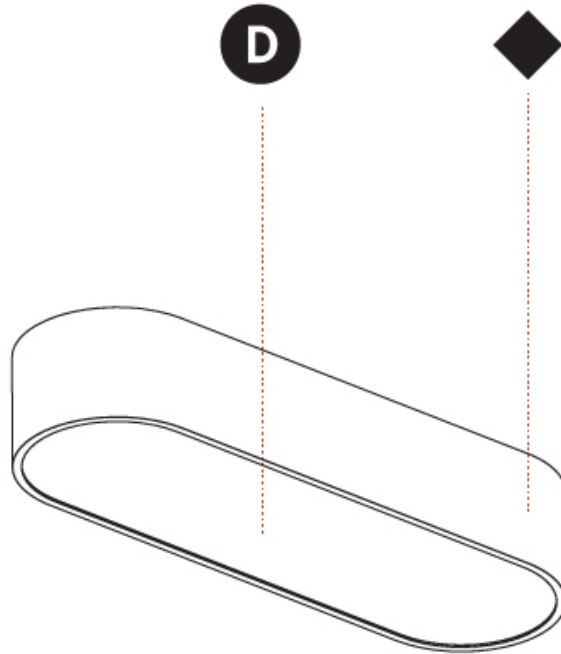

A32966-

PROJECT _____

TYPE _____

SPECIFIER _____

QUANTITY _____

DATE _____